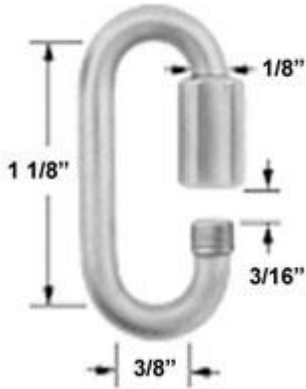

C - karabinky.

Quick Link Specs

Small Quick Link

Capacity: 220lb (99.8kg)

Link Diameter: 1/8" 3,15 mm

Interior Length: 1 1/8" 28 mm

Interior Width: 3/8" 9,45 mm

Exterior Length: ~1 3/8" 34,85 mm

Exterior Width: ~3/4" (with nut) 19 mm

Large Quick Link

Capacity: 880lb (399.2)

Link Diameter: 1/4" 6,3 mm

Interior Length: 1 3/4" 44,4 mm

Interior Width: 9/16" 14,3 mm

Exterior Length: ~2 1/4" 57,1 mm

Exterior Width: ~1 3/16" (with nut) 30,2 mm