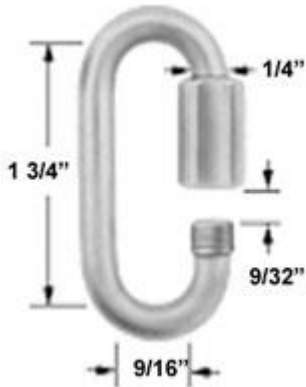

C - karabinky.

Quick Link Specs

Small Quick Link

Capacity: 220lb (99.8kg)

Link Diameter: 1/8" 3,15 mm

Interior Length: 1 1/8" 28 mm

Interior Width: 3/8" 9,45 mm

Exterior Length: ~1 3/8" 34,85 mm

Exterior Width: ~3/4" (with nut) 19 mm

Large Quick Link

Capacity: 880lb (399.2)

Link Diameter: 1/4" 6,3 mm

Interior Length: 1 3/4" 44,4 mm

Interior Width: 9/16" 14,3 mm

Exterior Length: ~2 1/4" 57,1 mm

Exterior Width: ~1 3/16" (with nut) 30,2 mm